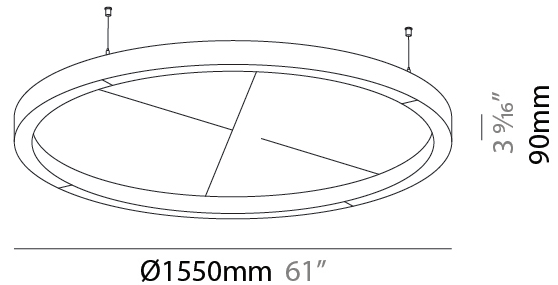

GENERAL

Series: Glorious Slim Acoustic
Brand: Prolicht
Division: Architectural
Mounting Type: Suspension
Mounting Location: Ceiling
Subcategory: Acoustic

PHYSICAL

Shape: Round
Length (mm): 1550
Length (in): 61
Width (mm): 90
Width (in): 3 9/16
Light Distribution: Direct / Indirect
Diffuser: PMMA - Opal / Micro-Prism
Fixture Finish: SSR / BKV / CWI / CRY / HAB / UFT / ITA / RUA / FTG / MYG / LOD / PUS / FRO / FUP / KIA / POP / BLS / SPG / MEY / GOH / GUM / CHC / COM / ABZ / JAG / OBR / MOS / ROR

Accent Finish: ANC / ASH / BNA / BTC / BZE / CEL / EGG / EVG / FOG / FOS / FST / FUA / IRI / IRO / KHA / LIC / LIM / MER / MSN / MUS / ONX / PEA / PLU / POL / PPY / RAY / ROY / RST / STE / SWD / TAN / TAU

Fixture Material: Aluminum
Cable Details: 2 000mm / 78 3/4" or 6 000mm / 236 1/4" Transparent Cable

ELECTRICAL

Lamp Type: LED (Zhaga Standard)
Input Wattage (W): 154
Total Output Wattage (W): 141.8
Dimming: Non-Dimmable
Driver Included: Yes
Driver Location: Integrated
Driver Type: Constant Current - Universal
Driver Class: Class 2
Input Voltage (V): 120 - 277

LED

Color Temperature (°K): 2700 / 3000 / 3500 / 4000
Max. Delivered Lumen (lm): Max 19158
Nominal Lumen (lm): Max 24446
CRI: >90 CRI
Lamp Life (hrs): 50000

OPTICAL

RATINGS AND CERTIFICATIONS

Certified By: CSA Certified to UL and CSA Standards
IP rating: IP20