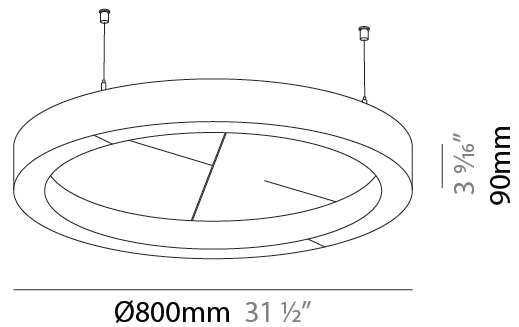

GENERAL

Series: Glorious Slim Acoustic
Brand: Prolight
Division: Architectural
Mounting Type: Suspension
Mounting Location: Ceiling
Subcategory: Acoustic

PHYSICAL

Shape: Round
Length (mm): 800
Length (in): 31 1/2
Width (mm): 90
Width (in): 3 9/16
Light Distribution: Direct / Indirect
Weight (kg): 9.026
Weight (lbs): 19.90

Diffuser: [PMMA - Opal / Micro-Prism](#)
Fixture Finish: [SSR / BKV / CWI / CRY / HAB / UFT / ITA / RUA / FTG / MYG / LOD / PUS / FRO / FUP / KIA / POP / BLS / SPG / MEY / GOH / GUM / CHC / COM / ABZ / JAG / OBR / MOS / ROR](#)
Accent Finish: [ANC / ASH / BNA / BTC / BZE / CEL / EGG / EVG / FOG / FOS / FST / FUA / IRI / IRO / KHA / LIC / LIM / MER / MSN / MUS / ONX / PEA / PLU / POL / PPY / RAY / ROY / RST / STE / SWD / TAN / TAU](#)

Fixture Material: Aluminum
Cable Details: [2 000mm / 78 3/4" or 6 000mm / 236 1/4" Transparent Cable](#)

ELECTRICAL

Lamp Type: LED (Zhaga Standard)
Input Wattage (W): 77
Total Output Wattage (W): 70
Dimming: [Non-Dimmable](#)
Driver Included: Yes
Driver Location: Integrated
Driver Type: Constant Current - Universal
Driver Class: Class 2
Input Voltage (V): 120 - 277

LED

Color Temperature (°K): [2700 / 3000 / 3500 / 4000](#)
Max. Delivered Lumen (lm): Max 9579
Nominal Lumen (lm): Max 12223
CRI: >90 CRI
Lamp Life (hrs): 50000

OPTICAL

RATINGS AND CERTIFICATIONS

Certified By: CSA Certified to UL and CSA Standards
IP rating: IP20